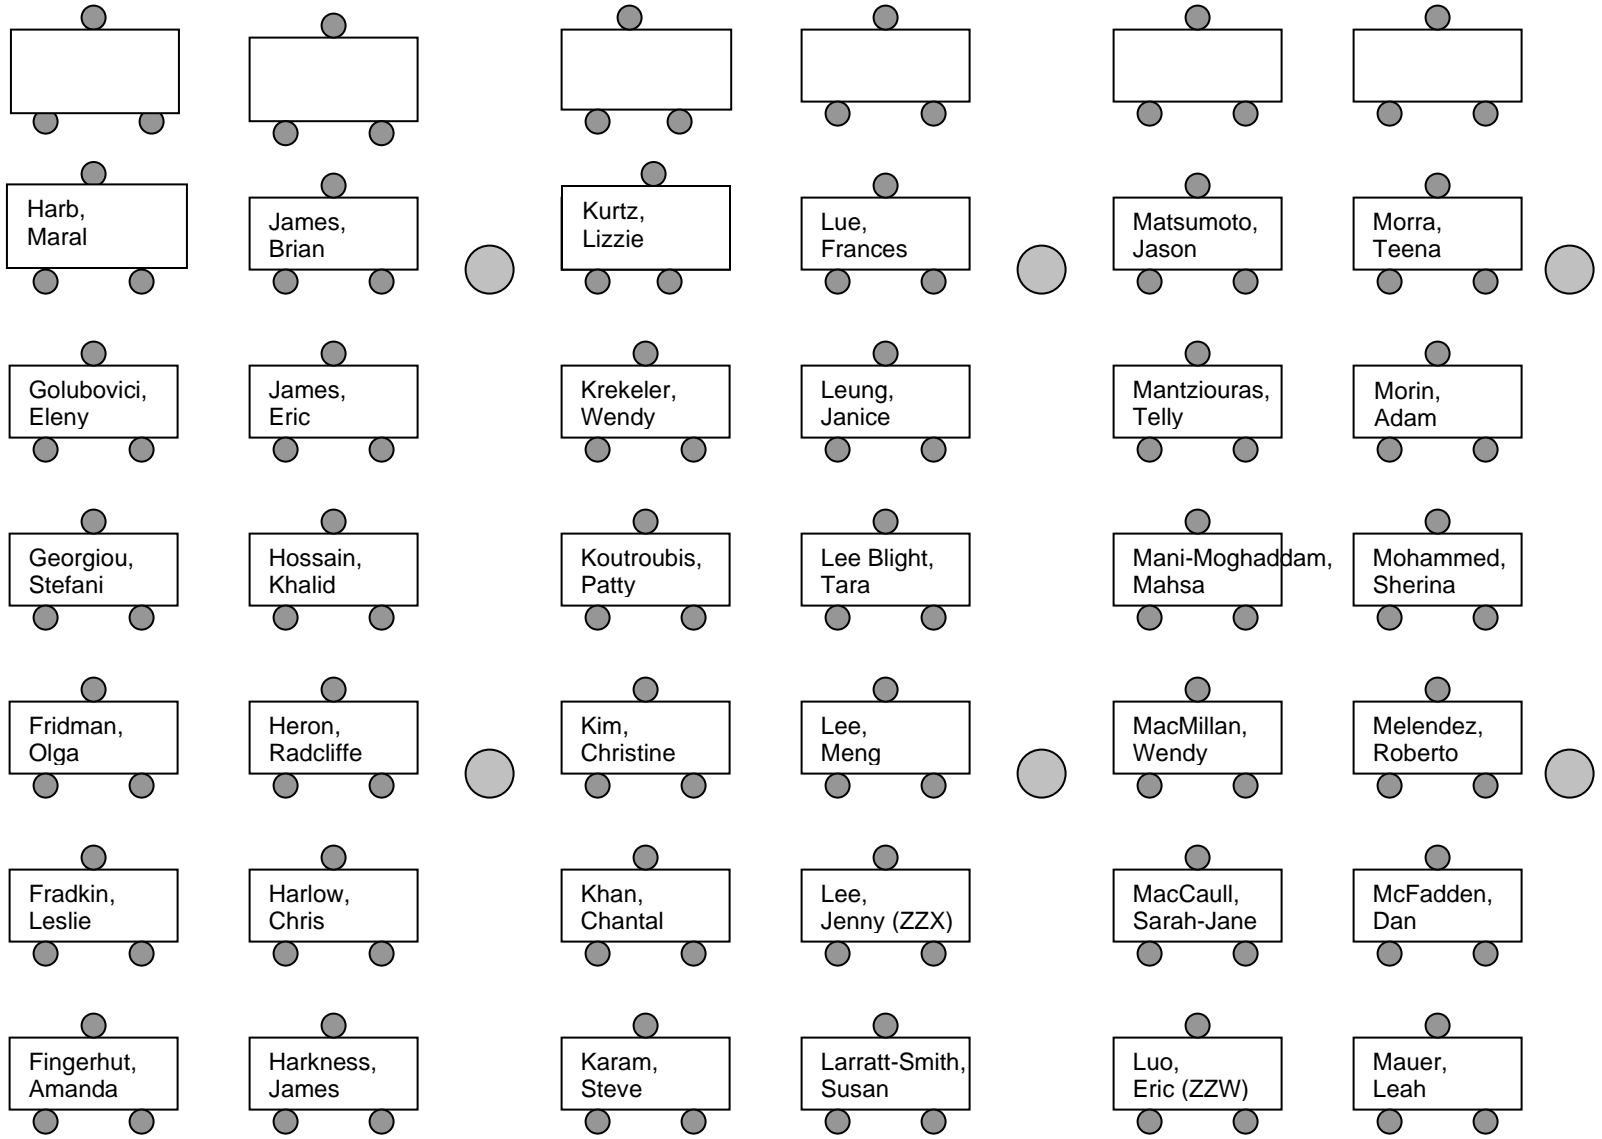

Cafeteria Floor Plan

Legend

- LC Volunteers
- ∩ Dividers
- Pillars
- Chairs

Exit

- Needed Materials:**
- 39 Café Tables
 - 150 Chairs
 - 3 Dividers
 - 6 Copies of this Map
 - 6 Copies of the Teacher Location Sheet
 - 2 Copies of the Teacher Timetables