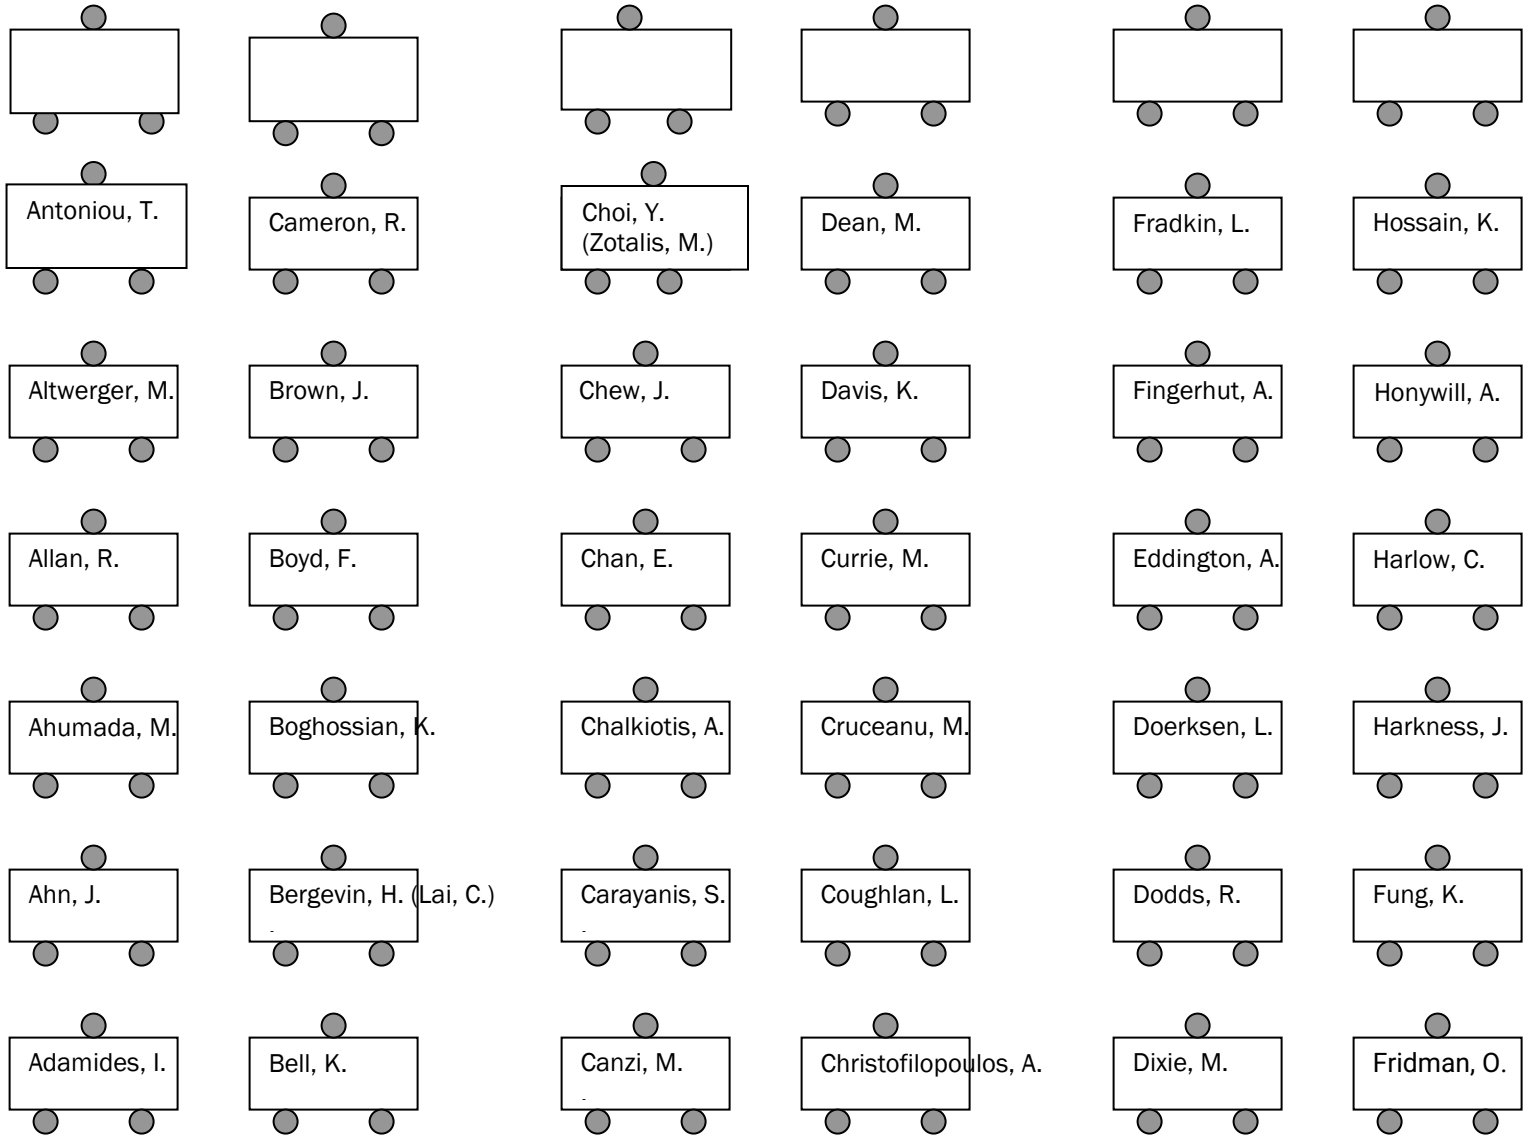

# Cafeteria Floor Plan

**Legend**

- LC Volunteers
- ∩ Dividers
- Pillars
- Chairs

Exit

- Needed Materials:**
- 39 Café Tables
  - 150 Chairs
  - 3 Dividers
  - 6 Copies of this Map
  - 6 Copies of the Teacher Location Sheet
  - 2 Copies of the Teacher Timetables